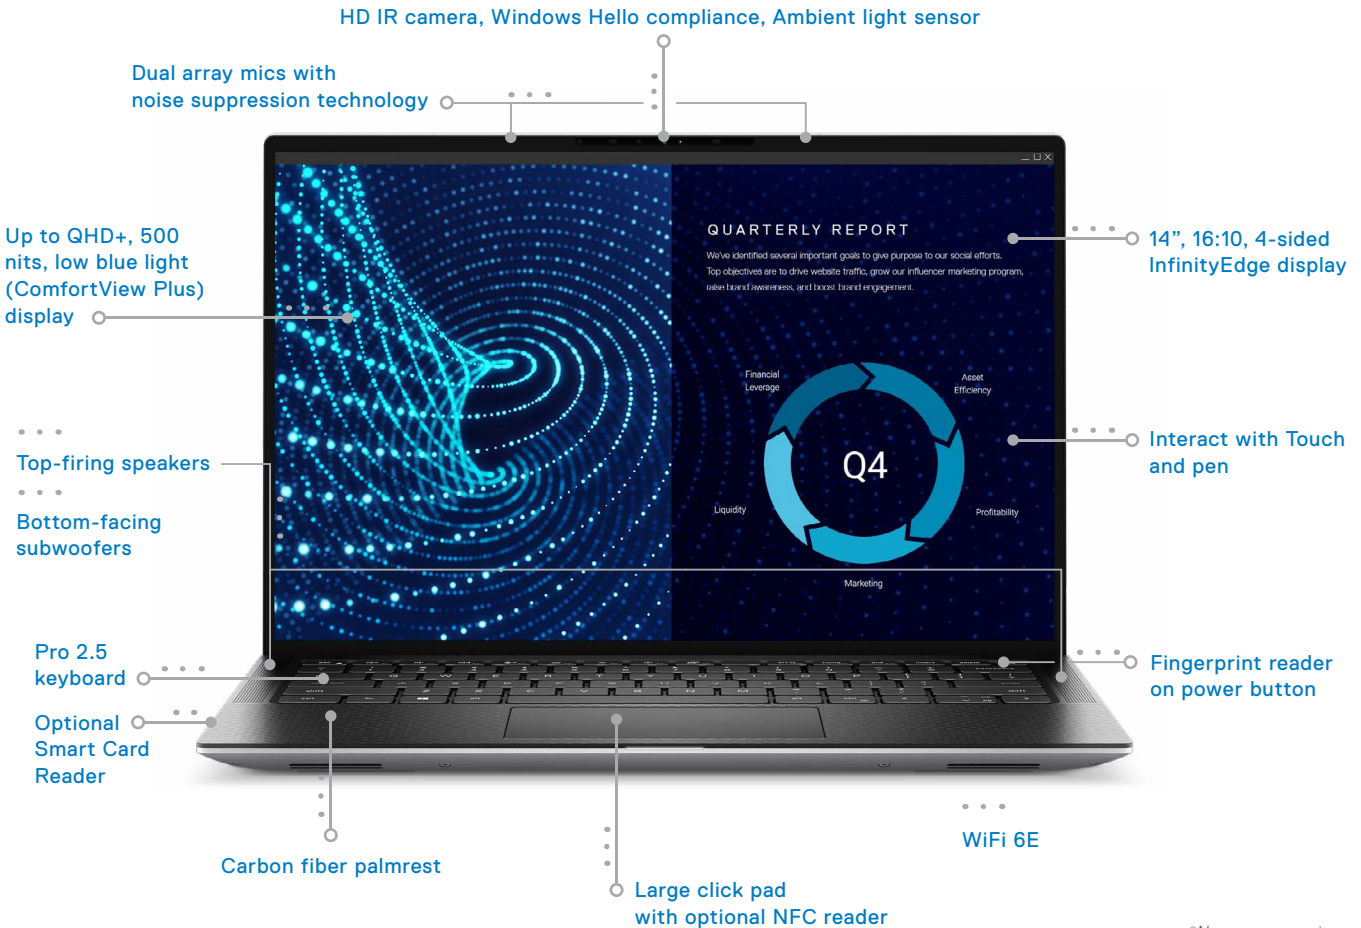

PRECISION

5470

Power your
creative zone.

5470

A small device made for big ideas.

Introducing the world's smallest, thinnest and most powerful 14" workstation

**No camera, no mic, no wireless option available for FED*