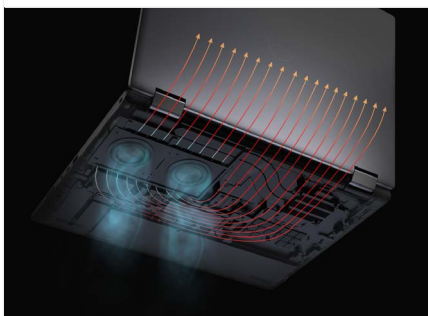

PRECISION

5470

Power your
creative zone.

5470

A small device made for big ideas.

Introducing the world's smallest, thinnest and most powerful 14" workstation

**No camera, no mic, no wireless option available for FED*