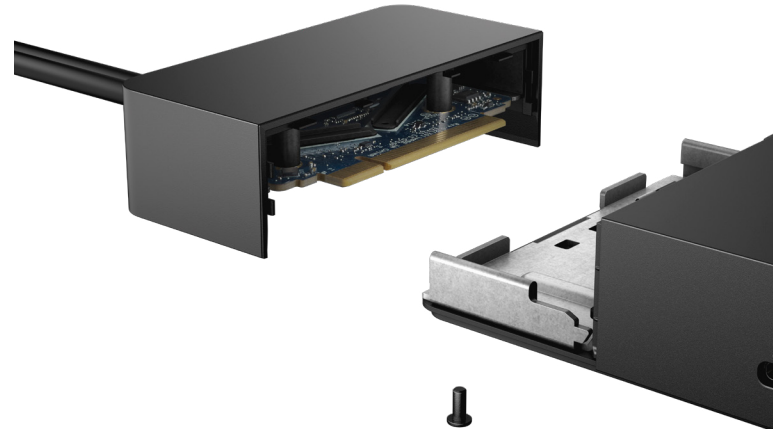

Dell Commercial Docks

Future-ready design

Dell offers the World's first modular dock with upgradeable connectivity and power. By allowing you to easily upgrade your connectivity and boost your power delivery to meet the future needs of your evolving PC environment, you can significantly reduce your upgrade costs.

Dell Thunderbolt™ Dock WD19TB / WD19TBS Module

Need more power in the future? Upgrade to the WD19TB / WD19TBS module for Thunderbolt connectivity with up to 130 Watts of power delivery, 40Gbps data transfer speeds and support for up to three displays at a fraction of the cost of replacing the entire dock.

Dell Performance Dock WD19DC / WD19DCS Module

Upgrade to the WD19DC / WD19DCS module in the future to increase your power delivery up to 210 Watts for use with Precision Mobile Workstations at a fraction of the cost of replacing the entire dock. The single connector can also be used with all Dell commercial laptops for ultimate compatibility in your PC environment.

Compatible with Precision Mobile Workstations and Latitude or XPS systems with single USB Type-C® cable⁹.

RECOMMENDED ACCESSORIES

Multi-task seamlessly across 3 devices with this premium full-sized keyboard and sculpted mouse combo with programmable shortcuts and 36 months battery life.¹³