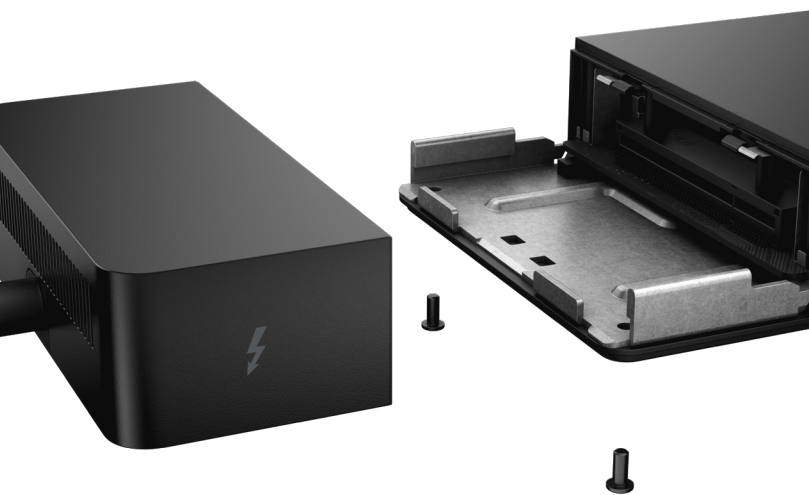

Dell Commercial Docks

Future-ready design

Dell offers the World's first modular dock with upgradeable connectivity and power. By allowing you to easily upgrade your connectivity and boost your power delivery to meet the future needs of your evolving PC environment, you can significantly reduce your upgrade costs.

Dell Thunderbolt™ Dock WD19TB / WD19TBS Module

Need more power in the future? Upgrade to the WD19TB / WD19TBS module for Thunderbolt connectivity with up to 130 Watts of power delivery, 40Gbps data transfer speeds and support for up to three displays at a fraction of the cost of replacing the entire dock.

Dell Performance Dock WD19DC / WD19DCS Module

Upgrade to the WD19DC / WD19DCS module in the future to increase your power delivery up to 210 Watts for use with Precision Mobile Workstations at a fraction of the cost of replacing the entire dock. The single connector can also be used with all Dell commercial laptops for ultimate compatibility in your PC environment.

Compatible with Precision Mobile Workstations and Latitude or XPS systems with single USB Type-C® cable⁹.

RECOMMENDED ACCESSORIES

Multi-task seamlessly across 3 devices with this premium full-sized keyboard and sculpted mouse combo with programmable shortcuts and 36 months battery life.¹³