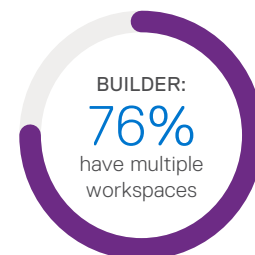

Powerful, intelligent 24" All-in-One designed for premium collaboration experiences

**BUILDER**

**PRODUCER**

**7400 All-in-One  
Ecosystem**

Our most intelligent and responsive all-in-one with the built-in artificial intelligence of Dell Optimizer, enables ultimate interaction and collaboration